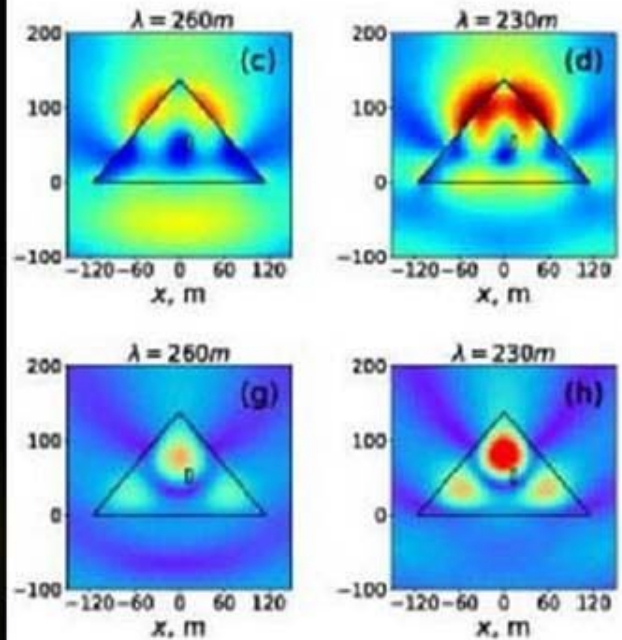

## DESCRIPTION :

- Ideal for manifesting wishes, increasing potency and ultimate power
- Comes with a flashing or non-flashing red LED light to indicate you are now in ACTIVE MODE.
- Over 2 lbs (900 - 1100 grams) of 9 x Himalayan Crystals
- The shape of the pyramid represents the fire element, its direction is South.
- Similar to traditional incense (specifically sandalwood), this pyramid can be used to connect with divinity, ancestors, beings on higher planes (facing east).
- Active allows to multiply x 1000 times the power
- Bright LED that flashes to indicate active mode
- Also works great when unplugged, in passive mode
- Over 20 different stones inside for amazing benefits
- Titanium, copper, iron and aluminum metal